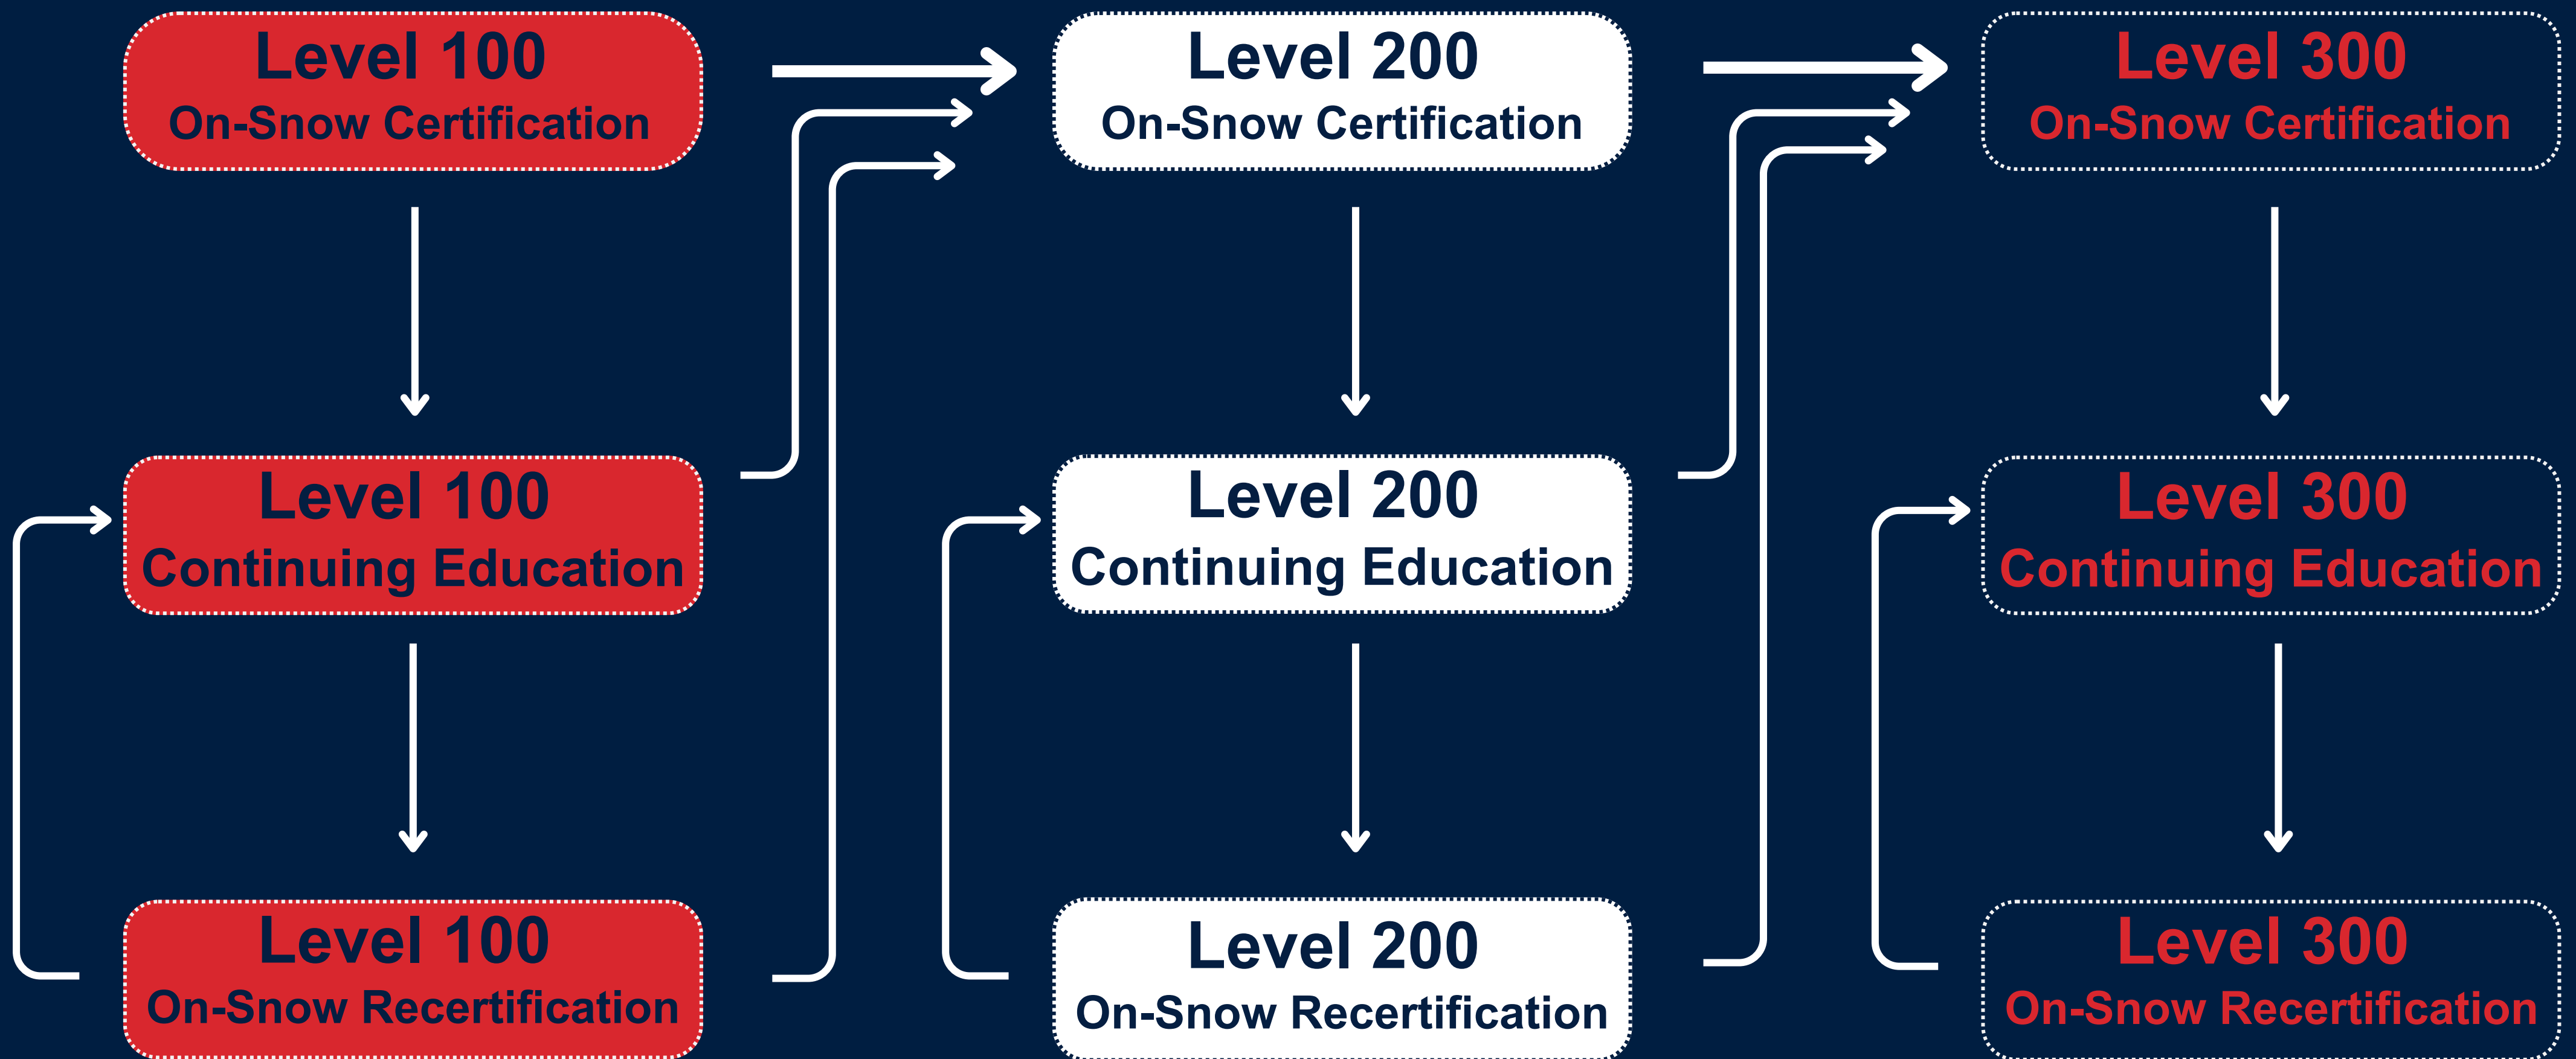

# Snowboard and Freeski Coaches Education Pathway

To maintain your education certification coaches must participate in a clinic or online update every two years, and must be seen on-snow every 4 years. The following options are available to fulfill those requirements.

# Snowboard and Freeski Coaches Education Pathway

---